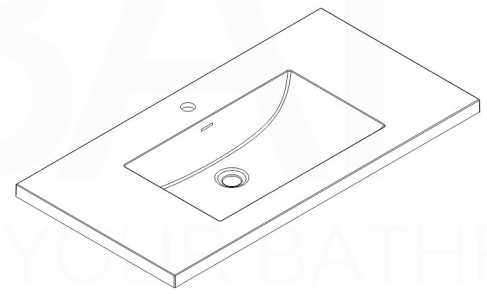

SQUARE SINK SPAIN 40"