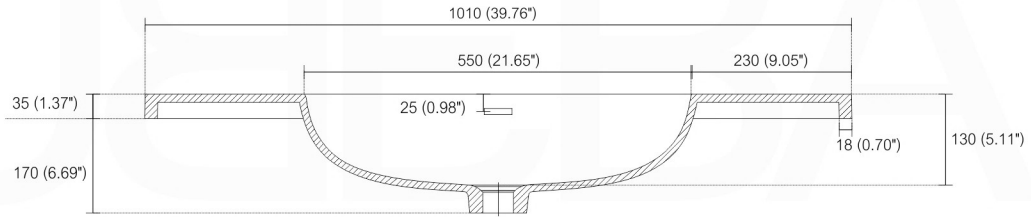

**BALLI40**

Sink: BN1100SINK

Dimensions:	width	depth	height
inches	39.37"	20.47"	23.75"
mm	1000	520	500

NOTE: DIMENSIONS AND TECHNICAL DETAILS ARE SUBJECT TO CHANGE WITHOUT NOTICE

. FRONT ELEVATION

. SIDE ELEVATION

### Wall Preparation

**SQUARE SINK SPAIN 40"**

. FRONT ELEVATION

. TOP ELEVATION

. SIDE ELEVATION