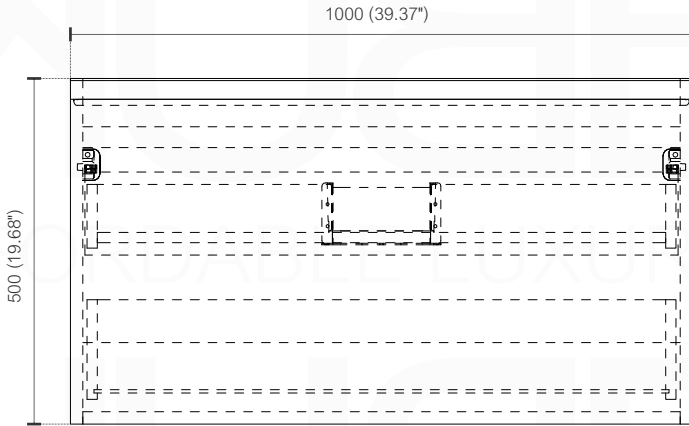

**BALLI40**

Sink: BN1100SINK

Dimensions:	width	depth	height
inches	39.37"	20.47"	23.75"
mm	1000	520	500

NOTE: DIMENSIONS AND TECHNICAL DETAILS ARE SUBJECT TO CHANGE WITHOUT NOTICE

. FRONT ELEVATION

. SIDE ELEVATION

. TOP ELEVATION