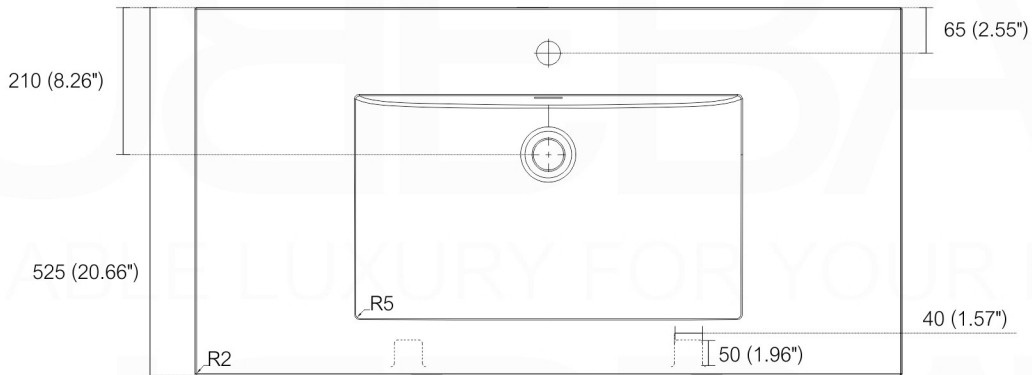

**BALLI40**

Sink: BN1100SINK

Dimensions:	width	depth	height
inches	39.37"	20.47"	23.75"
mm	1000	520	500

NOTE: DIMENSIONS AND TECHNICAL DETAILS ARE SUBJECT TO CHANGE WITHOUT NOTICE

. FRONT ELEVATION

. SIDE ELEVATION

### Wall Preparation

**SQUARE SINK SPAIN 40"**

. FRONT ELEVATION

. TOP ELEVATION

. SIDE ELEVATION