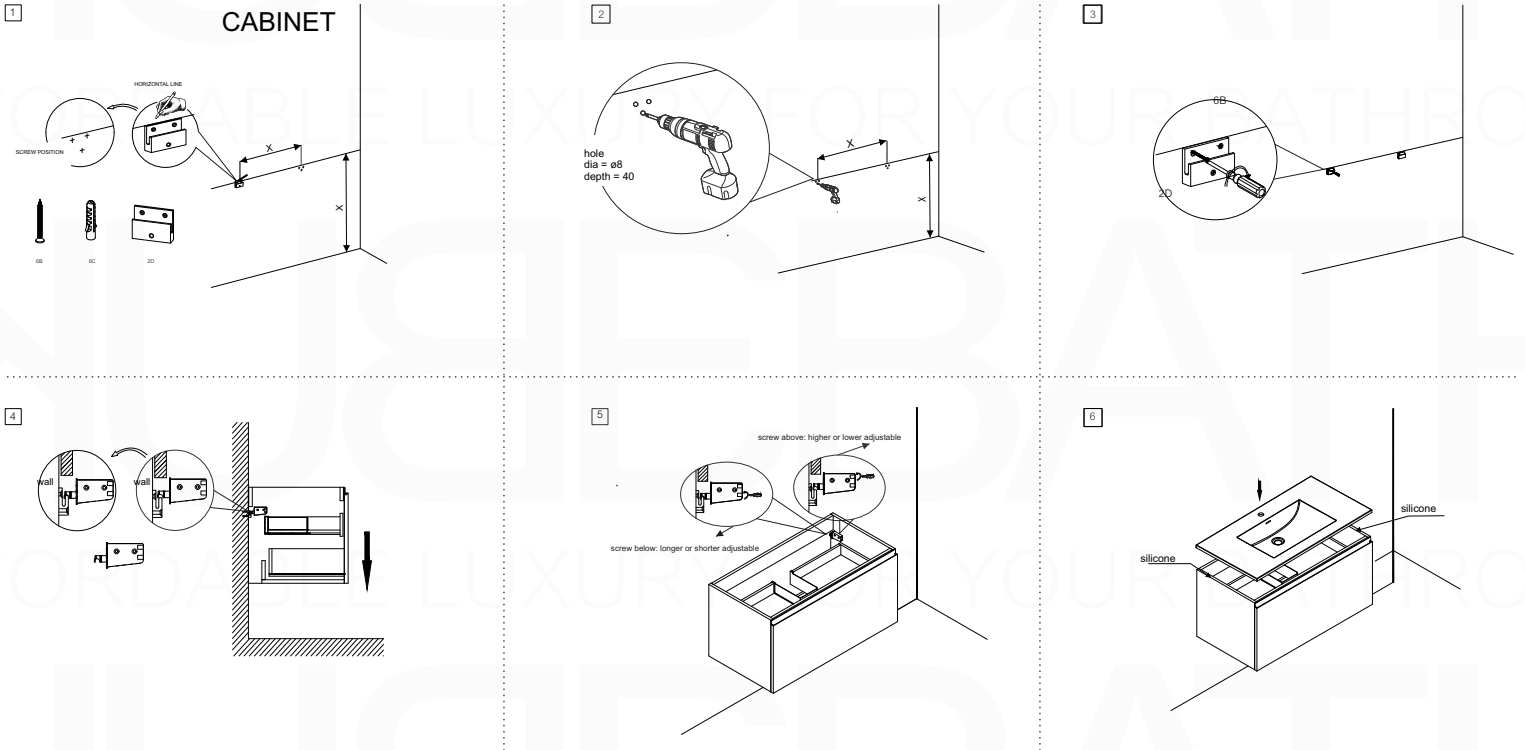

How to Install