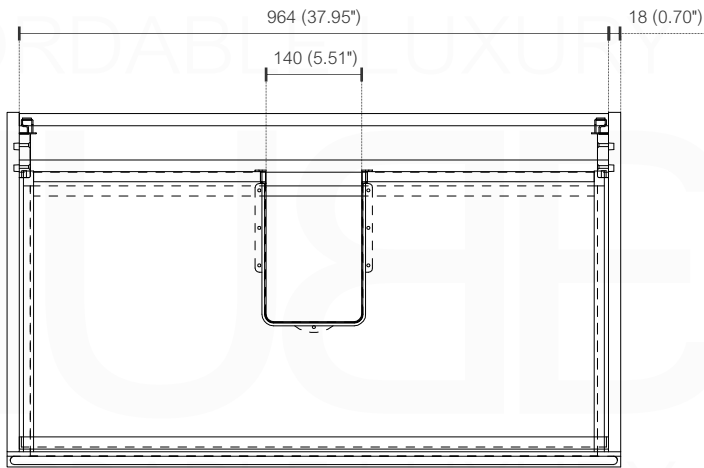

. TOP ELEVATION