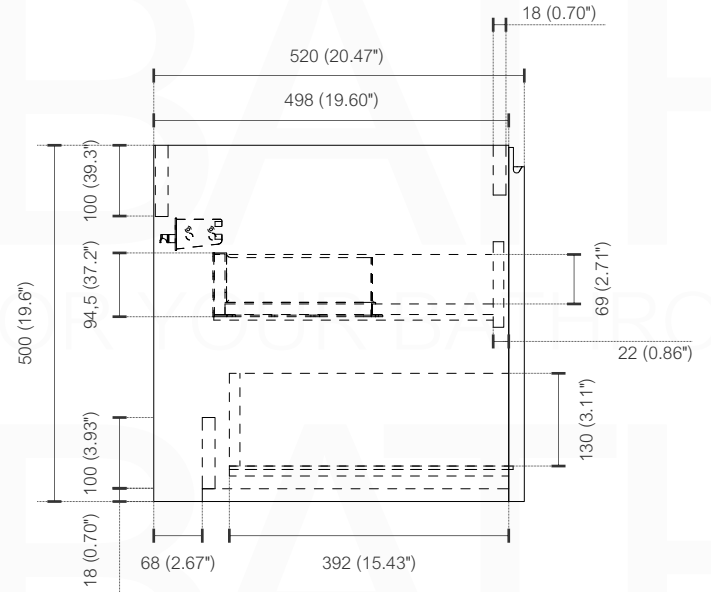

**BALLI40**

Sink: BN1100SINK

Dimensions:	width	depth	height
inches	39.37"	20.47"	23.75"
mm	1000	520	500

NOTE: DIMENSIONS AND TECHNICAL DETAILS ARE SUBJECT TO CHANGE WITHOUT NOTICE

. FRONT ELEVATION

. SIDE ELEVATION